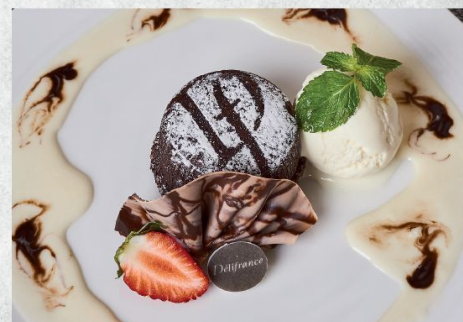

Desserts

Chocolate Tartelette	350
Lemon Meringue Tartelette	300
Tartelette of the Moment	350
Choco Lava	350
Éclair of the Day	260
Choco Chip Cookie	120
Bread Butter Pudding	250